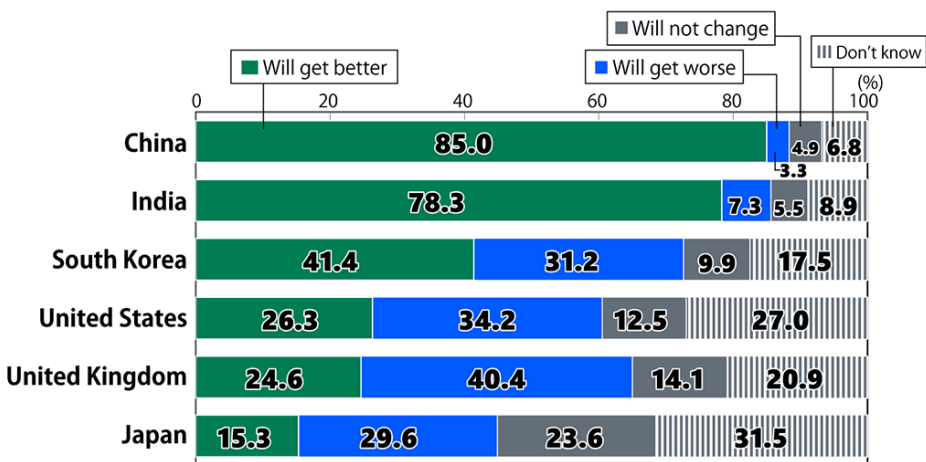

Successful Demonstration Test of World's First Zero-Emission Ship

The Nippon Foundation Zero Emission Ships Project expected to promote carbon neutrality in shipping sector

A zero-emission ship demonstration test was successfully conducted from March 26 to April 4, 2024, at the Port of Kokura, Kitakyushu, using the hydrogen fuel-cell-powered crew transfer vessel (CTV) HANARIA, with zero CO2 emissions. This test was part of the Zero Emission Ships Project, which The Nippon Foundation has spearheaded since 2022. According to The Nippon Foundation's research (as of March 2024), this was the "world's first" zero-emission demonstration of a CTV equipped with hydrogen fuel cells.

[Full Article](#)

Awareness Survey of 18-Year-Olds – Country and Society

Japanese young adults rank lowest in dreams for their country's and their own future

The 62nd installment of the Awareness Survey of 18-Year-Olds was carried out from February 22 to March 5 on the subject of “Awareness of Country and Society,” surveying 1,000 young people (aged 17 to 19) each in six countries. The survey found that 15% of all Japanese respondents thought that their own country’s future “Will get better” and 60% “Have dreams” for their own future, both of which were the lowest figures among the six countries covered. With regard to the major issues facing their country, Japanese respondents ranked “Declining birthrate” as No. 1 and “Aging population” as No. 2.